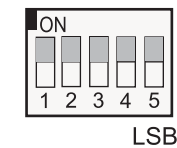

Sound Output Tone: Switch to " ON " is " 0 ", to numeric is " 1 ".