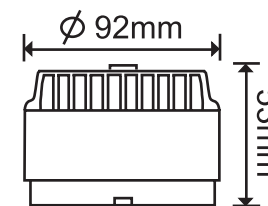

*2: Typical Current for AH-03127-S. *3: Typical Current for AH-03127-BS.

Ingress Protection: IP44

Sound Output Tone: Switch to " ON " is " 0 ", to numeric is " 1 ".

Sound Output Level

0832	
Horing Lih Ind. Co., Ltd Taipei, Taiwan 09	
AH-03127-S	AH-03127-BS
0832-CPD-1080 EN 54-3 Fire Alarm Device - Sounder Type B	0832-CPD-1010 EN 54-3 Fire Alarm Device - Sounder Type B