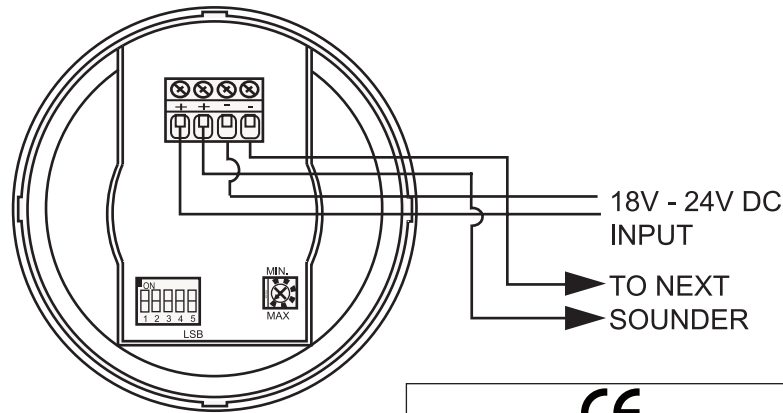

No.	Tones	Code 12345	Output (dB)*₁	Current (mA)*₂	Current (mA)*₃
17	Intermittent 600Hz 1.8 sec. on /1.8 sec. off	01111	96	12.5	23.9
18	Intermittent 600Hz 6.5 sec. on /13 sec. off	01110	96	12.9	23.9
19	Continuous 660Hz	01101	95	15	23.9
20	Alternating 554/440 Hz at 1Hz	01100	100	14.7	20.1
21	Intermittent 660Hz at 1Hz	01011	95	13.1	23.9
22	Intermittent 2850Hz 150ms on /100ms off	01010	111	16.1	29.6
23	Sweep 800 - 970 Hz at 50Hz	01001	98	17.7	25.8
24	Sweep 2400 - 2850 Hz at 50Hz	01000	109	33.7	38.8
25	Intermittent 970Hz 500ms on /500ms off	00111	102	13.0	24.7
26	Intermittent 2850Hz 500ms on /500ms off	00110	114	13.5	30.7
27	Continuous at 4kHz	00101	108	26.5	33.8
28	Intermittent 400Hz 500ms on /500ms off	00100	98	14.2	22.9
29	Intermittent 400Hz 500ms on /250ms off	00011	95	13.5	26.6
30	Sweeping 320/480 Hz at 40Hz	00010	95	14.0	22.9
31	Intermittent 2kHz 200ms on /500ms off	00001	108	14.0	27.6
32	Off	00000			

Tone 1) Alternating Tones, 800/970Hz @ 2Hz

Operational Performance Max. 24V DC		
Angle	S-dB(A)	BS-dB(A)
15°	80.5	80.5
45°	86	90
75°	90	88.5
105°	94.5	88
135°	87	90
165°	84.5	82

Tone 2) Sweeping Tones, 800/970Hz @ 7Hz

Operational Performance Max. 24V DC		
Angle	dB(A)	BS-dB(A)
15°	80.5	79.3
45°	85.6	84.3
75°	91	86.2
105°	92	86.3
135°	86	84.3
165°	82	79.1

*: Only Tone1 and Tone2 are LPCB approved.

*1: Typical Sound Output 24V at 1m. Min. Sound pressure level for all tones exceeds 79dB(A)

*2: Typical Current for AH-03127-S. *3: Typical Current for AH-03127-BS.

Ingress Protection: IP44

Sound Output Tone: Switch to " ON " is " 0 ", to numeric is " 1 ".

Sound Output Level