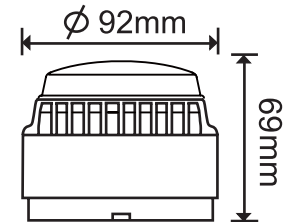

*2: Typical Current for AH-03127-S. *3: Typical Current for AH-03127-BS.

Ingress Protection: IP44

Sound Output Tone: Switch to " ON " is " 0 ", to numeric is " 1 ".

Sound Output Level

0832	
Horing Lih Ind. Co., Ltd Taipei, Taiwan 09	
AH-03127-S	AH-03127-BS
0832-CPD-1080 EN 54-3 Fire Alarm Device - Sounder Type B	0832-CPD-1010 EN 54-3 Fire Alarm Device - Sounder Type B