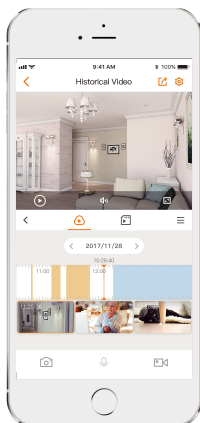

Cloud Service

Live video, storage, and more

Stay close with what you care

With Cloud service, you will have access to what you care as long as Internet is available. You can record daily or motion videos on Cloud and play back anytime anywhere.